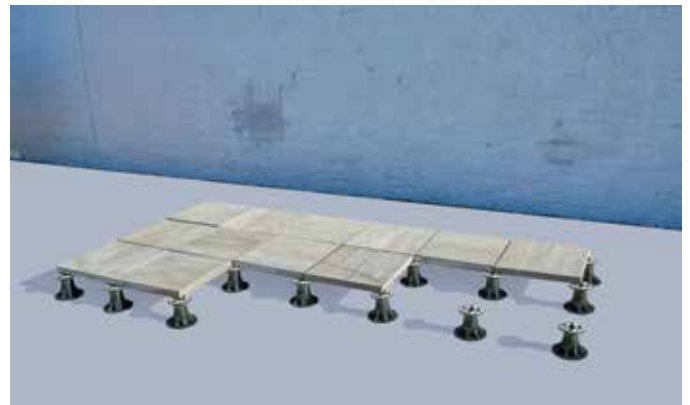

Lay pavers with 24" on center