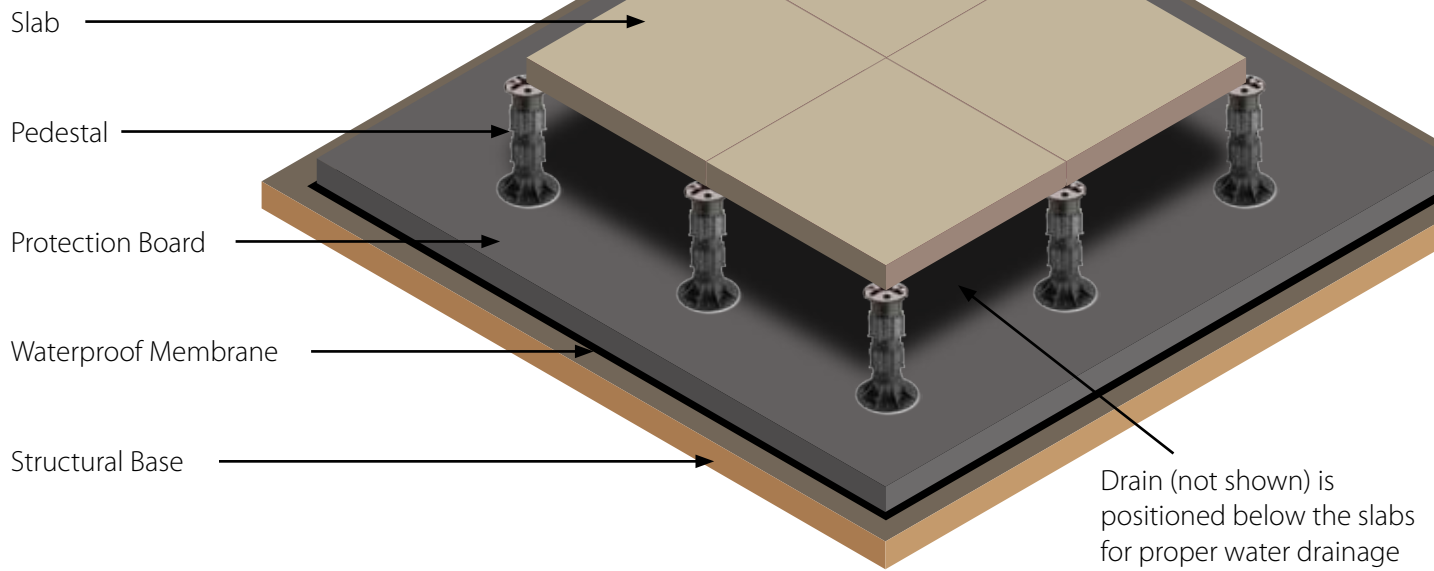

- Prevents water damage with open joints
- Lengthens roof membrane lifespan by stopping harmful UV rays
- Seamlessly integrates with green roof features
- Roof components below slabs are easily accessible

Skylands™ Concrete Deck Pavers Installation Diagram

Skylands™ Concrete Deck Pavers Installation Process

Determine pedestal height, layout and grid

Lay pavers with 24" on center

Use level during installation process for precision